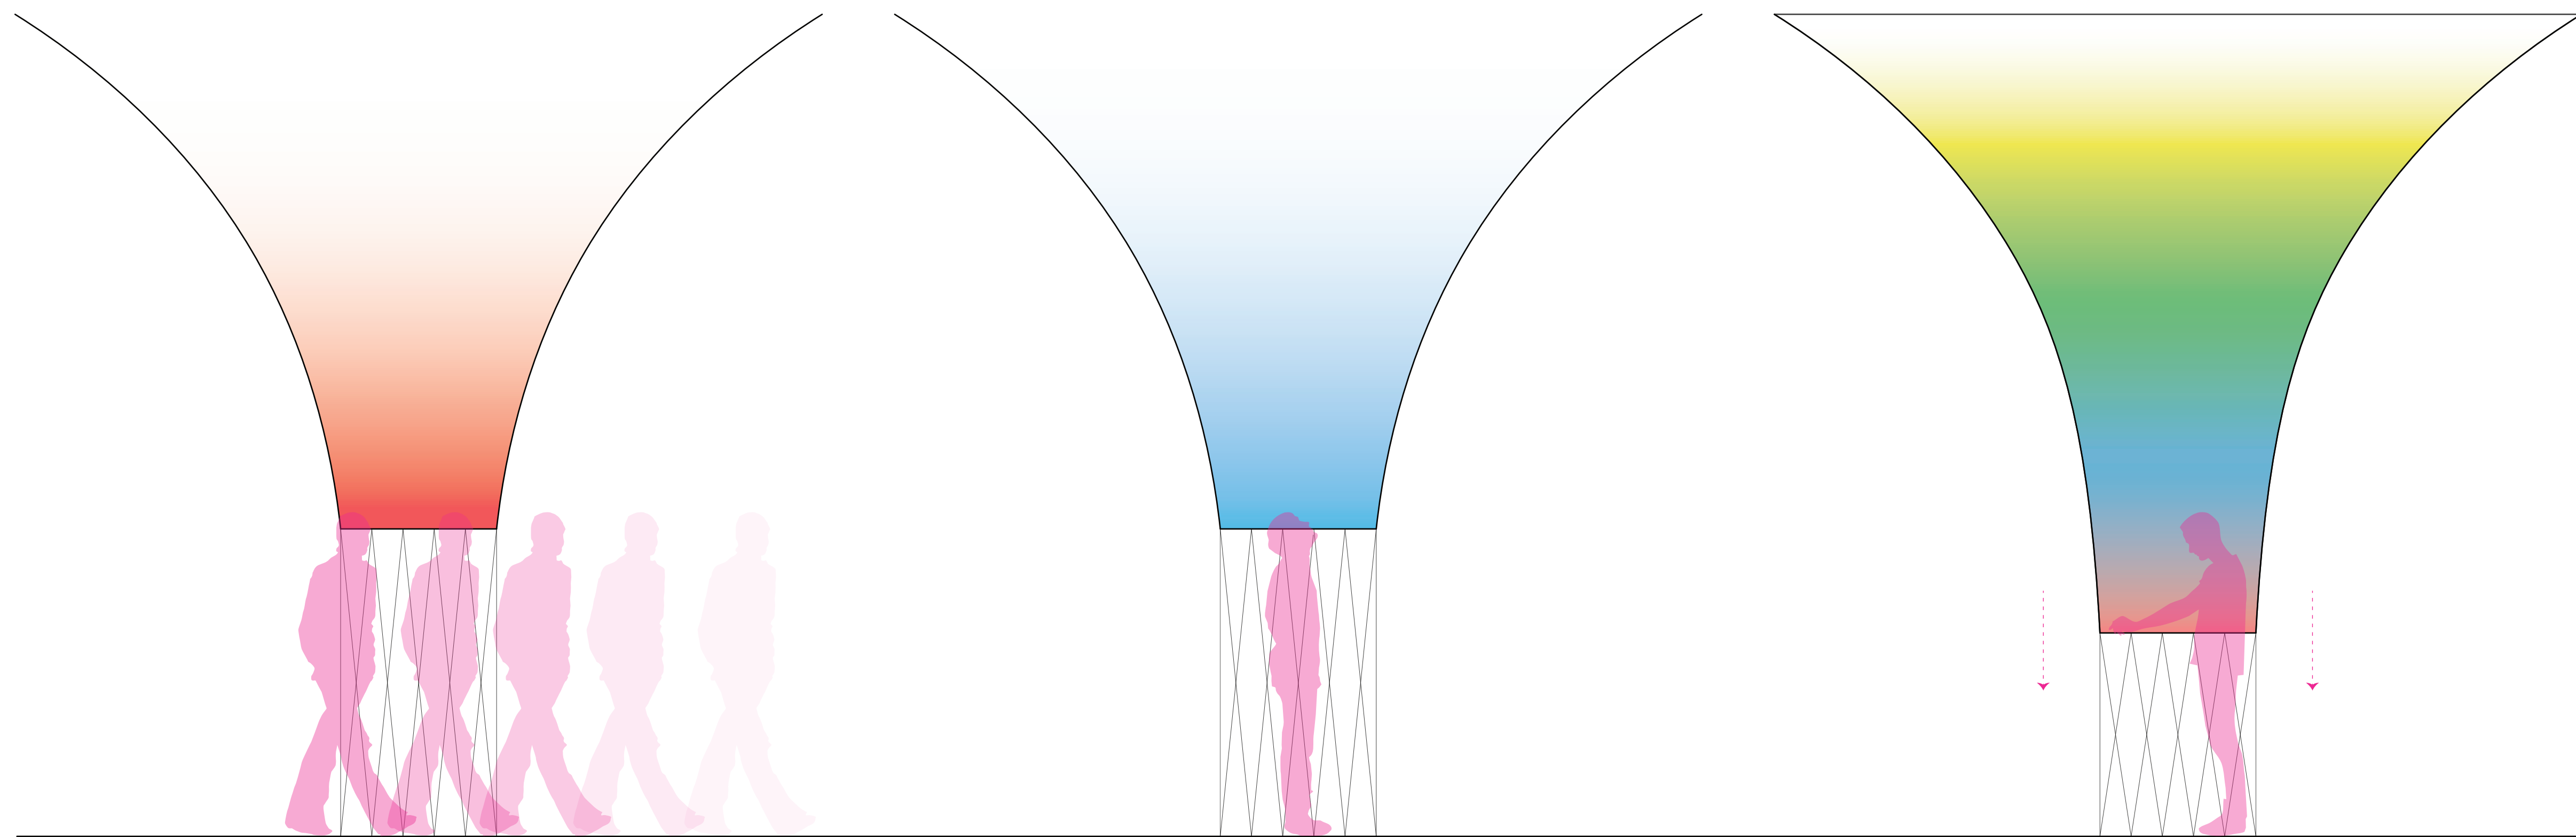

front elevation 1/8" = 1'-0"

umbrella glows red to attract those who are in close proximity

umbrella glows blue to accept those who were curious

umbrella glows in response to the strength of force acted on the umbrella